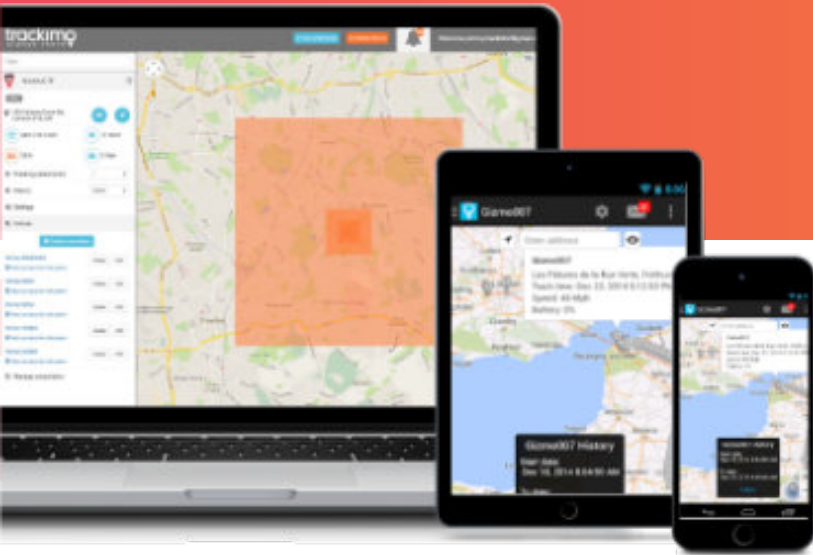

## Global IoT Platform and Advanced GPS/GSM/LTE/BT/WiFi Tracking Devices

## Features

- Live GPS tracking, Wi-Fi for indoors tracking
- Monitor device movement live and view history
- Set a virtual fence of any size with notifications
- Set a speed limit notification
- Get immediate fence and speed alerts by SMS, app and e-mail
- SOS button & Light sensor sends a notification with exact location
- Monitor multiple devices from one App
- Acceleration meter - motion detector