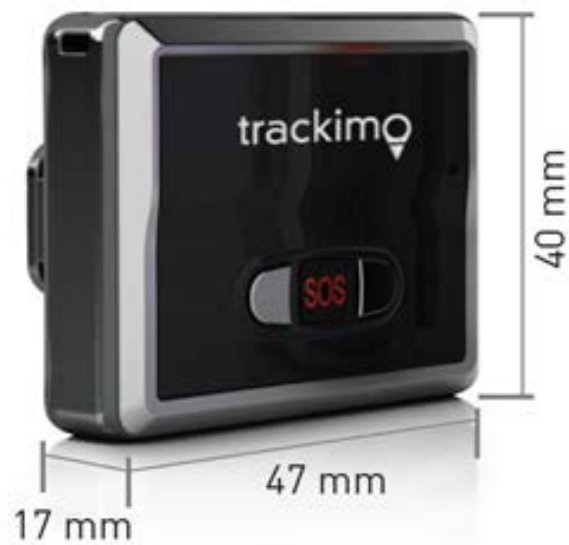

## Small, light and multi purpose personal GPS tracker

A small light tracking device that enables you to track anything. Constant real time tracking. Durable. Worldwide coverage.

### Specifications

<b>GSM Platform</b>	MKT6250A
<b>GPS Platform</b>	MTK3336
<b>Bands</b>	Quad GSM 850/ GSM900/ DCS1800/ PCS1900
<b>Sim Card</b>	Included
<b>Interface</b>	iOS / Android / PC / Mac
<b>GSM Antenna size</b>	10.7 x 30.3 x 8.9mm
<b>Colors</b>	Black
<b>Frequencies</b>	900/1800/850/1900
<b>Dimensions</b>	47 mm*40 mm*17 mm
<b>Weight</b>	42 gr
<b>Active battery life</b>	48-72 hours
<b>Stand- by time</b>	More than 144 hours (varies by network)
<b>Battery Type</b>	Rechargeable Li-ion 600mAh
<b>Functioning temperatures</b>	-20 +60°C
<b>Attachment Options Included</b>	Strap, Clip, Velcro, Magnet, Lanyard
<b>Vehicle Attachment Option</b>	Not Included. Installation Kit available