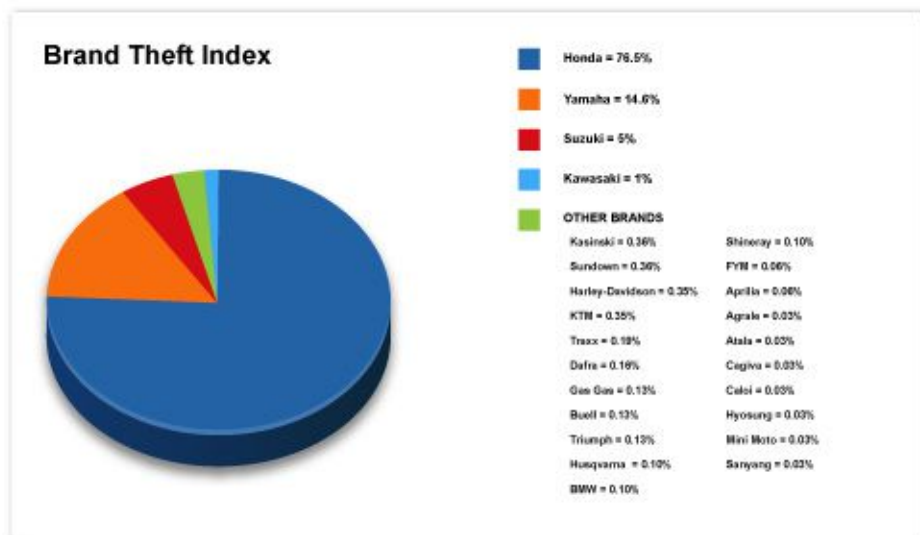

Analysis of Stolen Motorcycles

In a recent study, it was shown that Honda is by far the most targeted brand by thieves. However, this is also because most of the motorcycles found on the streets are of the same brand, thereby showing that thefts are at a proportional ratio to its sales.

In some areas, urban and trail bikes are among those that are most often stolen. The cross bikes used for trails, however, are seen to be stolen more often than custom-made ones and scooters.