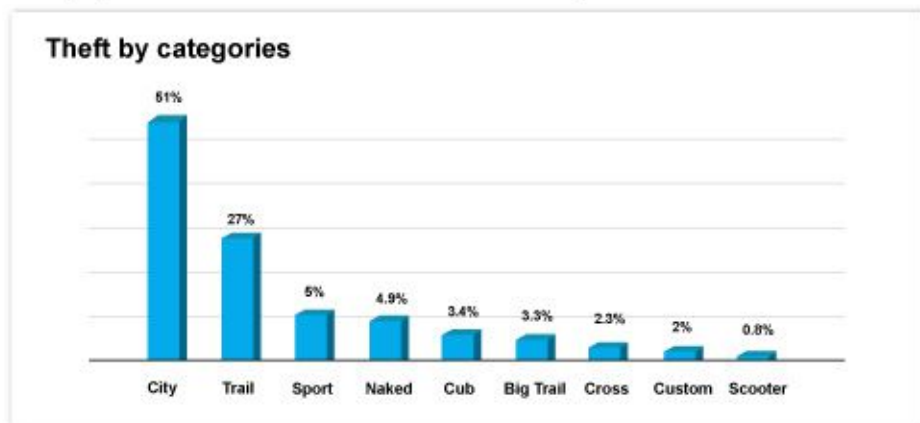

The “Midlife Crisis”

If you're thinking of buying an old bike so as not to draw attention, surveys found that models that are over 10 years old still represent 19 percent of the total number of stolen bikes, compared to the 5 percent of motorcycles that are less than 2 years old. The vast majority of stolen bikes, however, have been in use between 6 to 10 years.